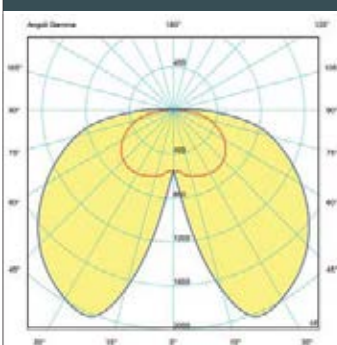

PHOTOMETRIC DATA SAMPLE - BEPPE 500 HIGH POWER LED

SAVE -40%

HIGH POWER LED 60W
(power consumption)

Area: 10x10mt
Height: 5mt
25 lux

=

HQI 100W
power consumption =84W

LED LAMPS

Technical details on page 552.

* ADD THESE SUFFIXES TO THE REFERENCES MENTIONED IN THE CATALOGUE