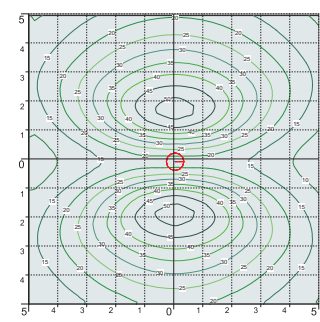

PHOTOMETRIC DATA SAMPLE - BEPPE 500 HIGH POWER LED

SAVE -40%

HIGH POWER LED 60W
(power consumption)

Area: 10x10mt
Height: 5mt
25 lux

=

HQI 100W
power consumption =84W